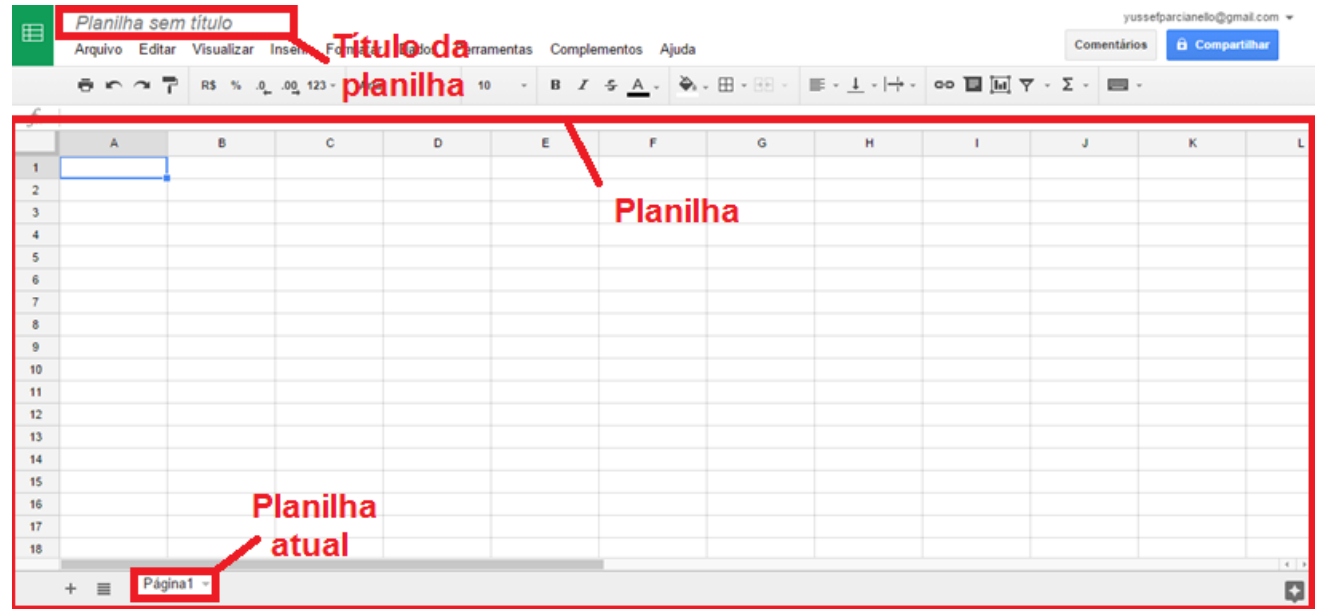

Criando uma nova planilha