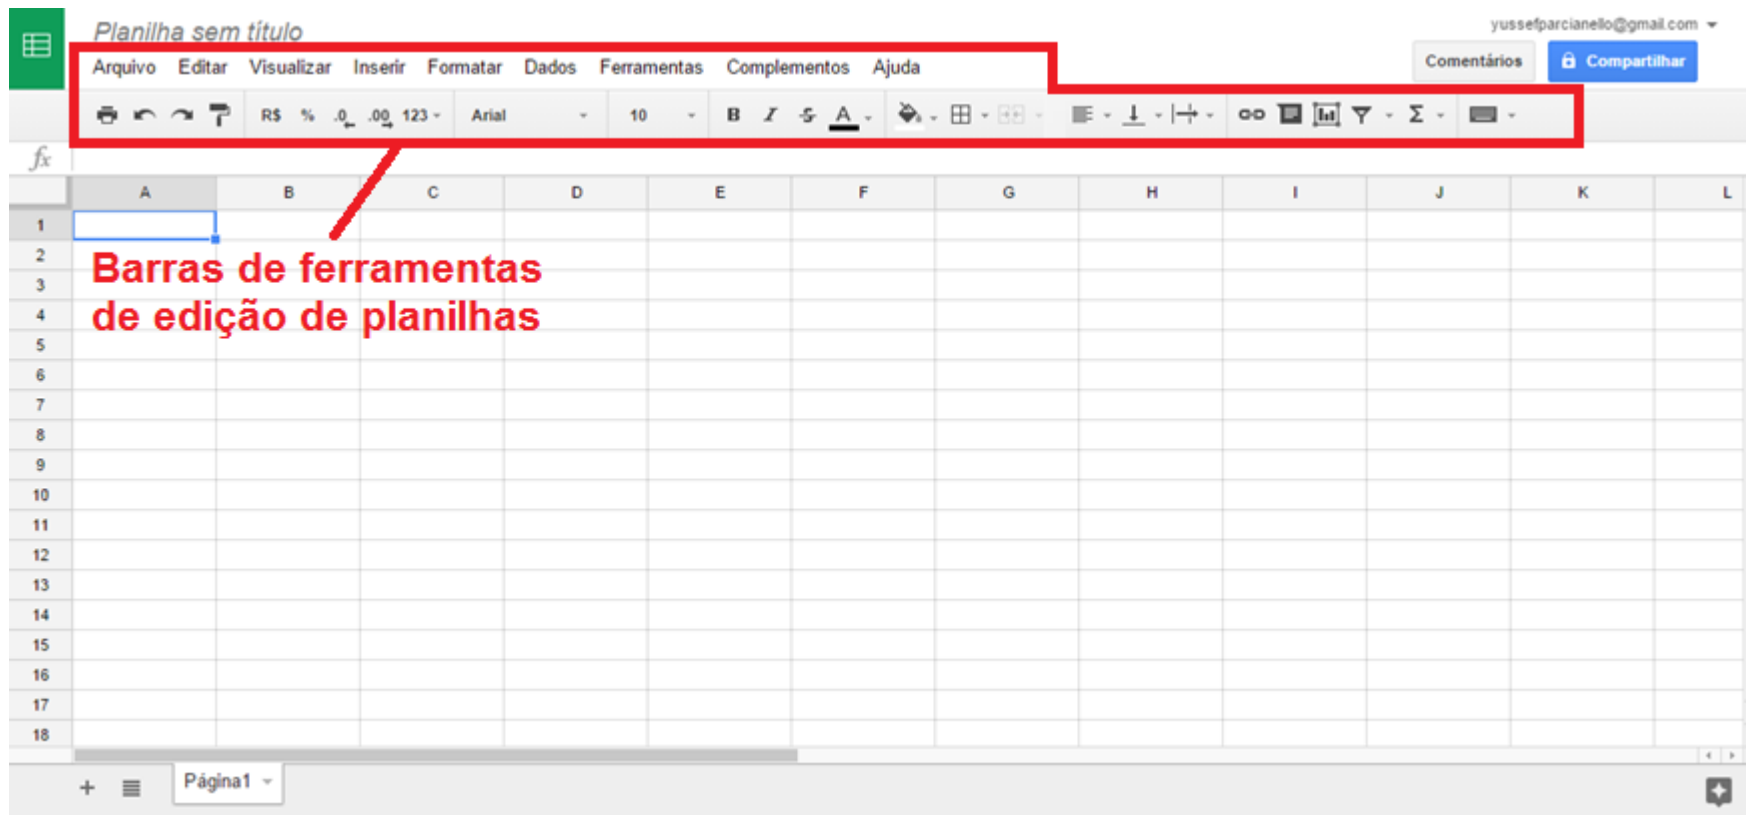

Modos de visualização do Google Sheets

Modo Lista

The screenshot shows the Google Sheets interface with a list of spreadsheets. The top navigation bar is green and contains the Google Planilhas logo, a search bar labeled 'Pesquisa', and user profile icons. The main content area is divided into sections: 'Ontem', 'Pertencem a qualquerÚltima vez que abri', and 'pessoa'. Below these are three sections of spreadsheets: 'Últimos 7 dias' and 'Últimos 30 dias'. Each spreadsheet entry includes a green grid icon, the spreadsheet title, the owner, and the last modified date. Two red boxes highlight the grid view icon and the sort icon (AZ) in the top right corner of the spreadsheet list. Red text labels 'Modo grade' and 'Ordem alfabética' point to these icons.

Concomitante Agroindú...

INSTITUTO FEDERAL
Santa Catarina

Criando uma nova planilha

Criando uma nova planilha

INSTITUTO FEDERAL
Santa Catarina

Barra de ferramentas

Barra de ferramentas

**Barras de ferramentas
de edição de planilhas**