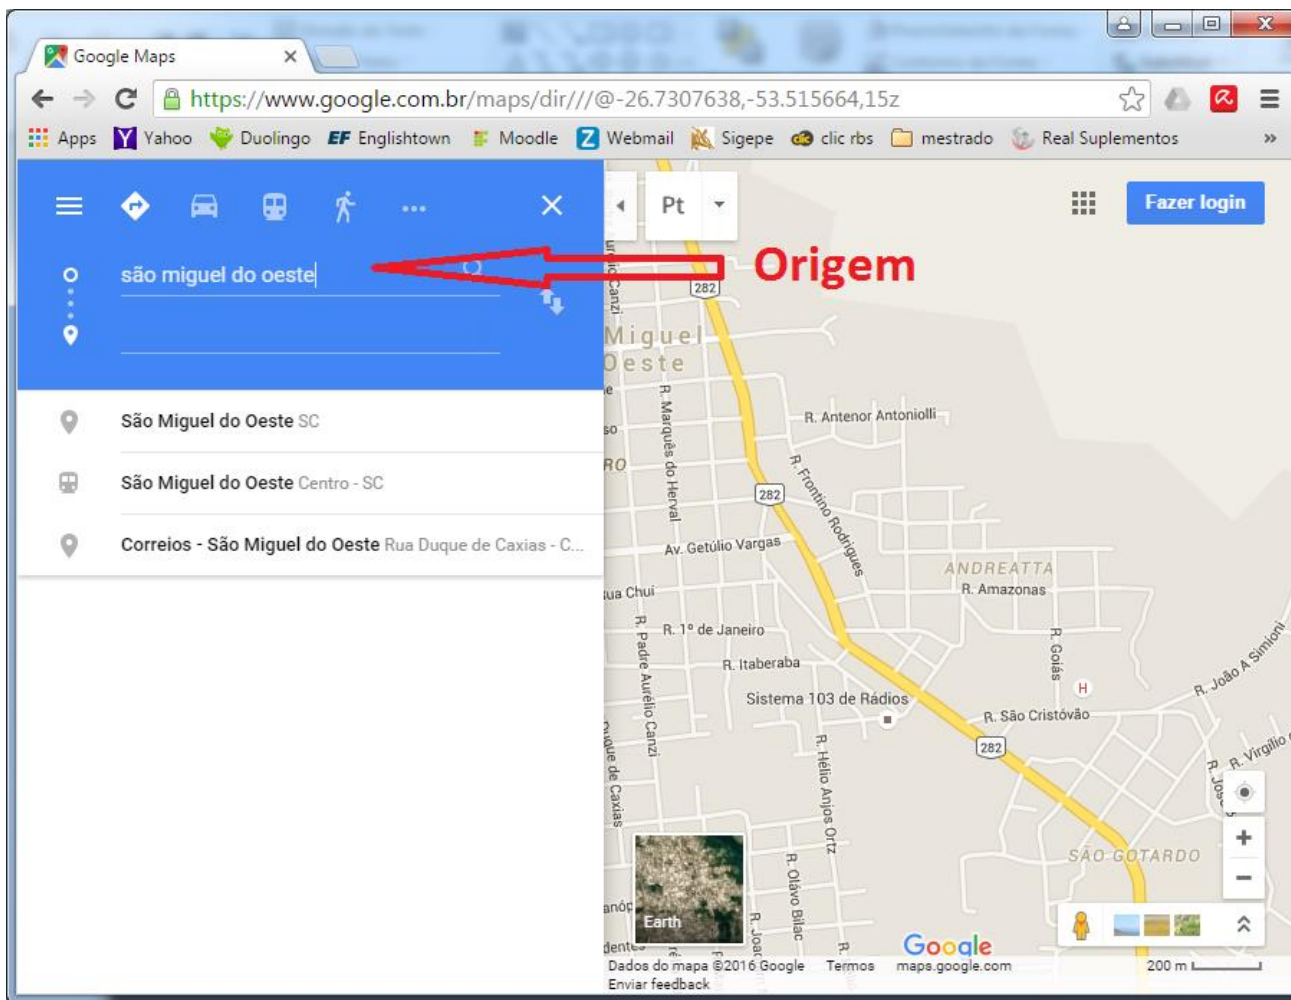

2 – escreva o lugar de partida da viagem

Passo 3 – escreva o lugar de destino

The screenshot shows the Google Maps interface with a route planned from São Miguel do Oeste, SC to Florianópolis - SC. The left sidebar contains the following information:

The map shows the route in blue, with a red pin marking the destination in Florianópolis. A red arrow points to the destination field in the sidebar, and the word "Destino" is written in red next to it.