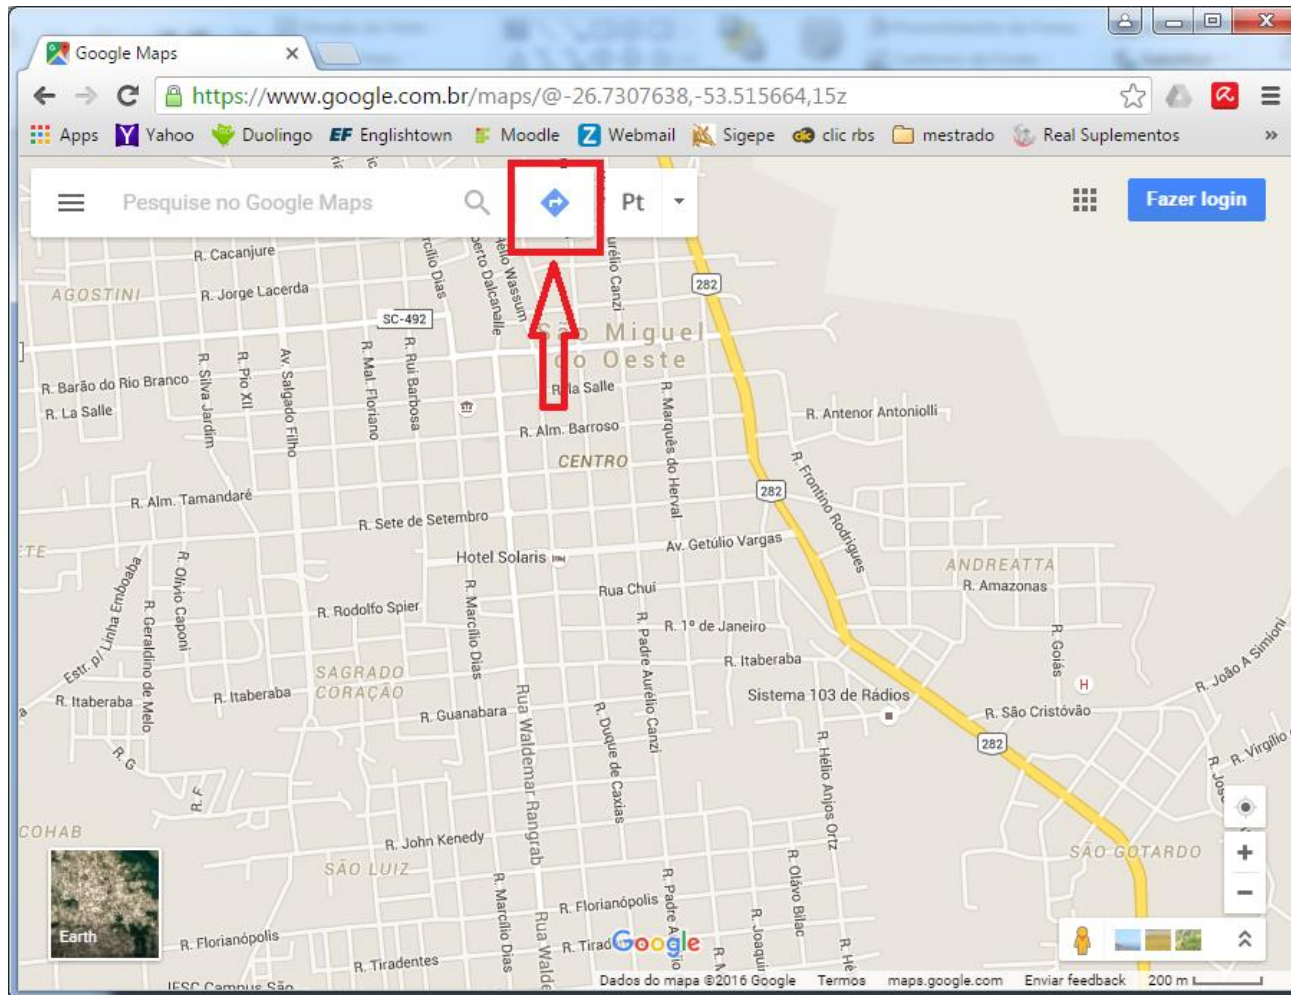

2 – escreva o lugar de partida da viagem

Passo 3 – escreva o lugar de destino

The screenshot shows the Google Maps interface with a route planned from São Miguel do Oeste, SC to Florianópolis - SC. The left sidebar contains the following information:

The map shows the route in blue, with a red pin marking the destination in Florianópolis. A red arrow points to the destination field in the sidebar, and the word "Destino" is written in red next to it.