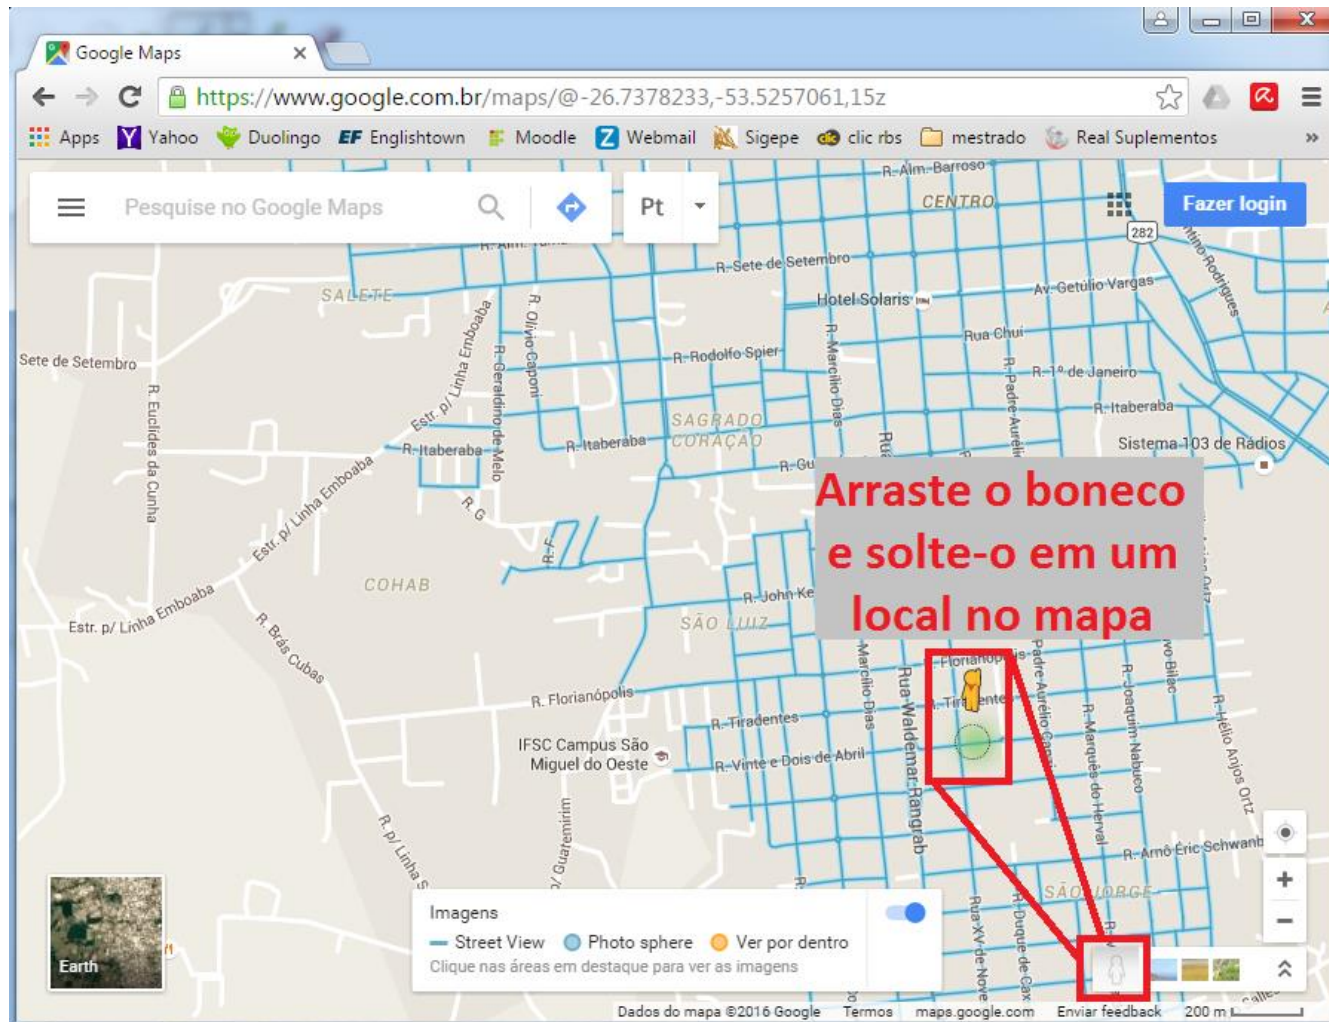

Coloque o boneco em um lugar do mapa